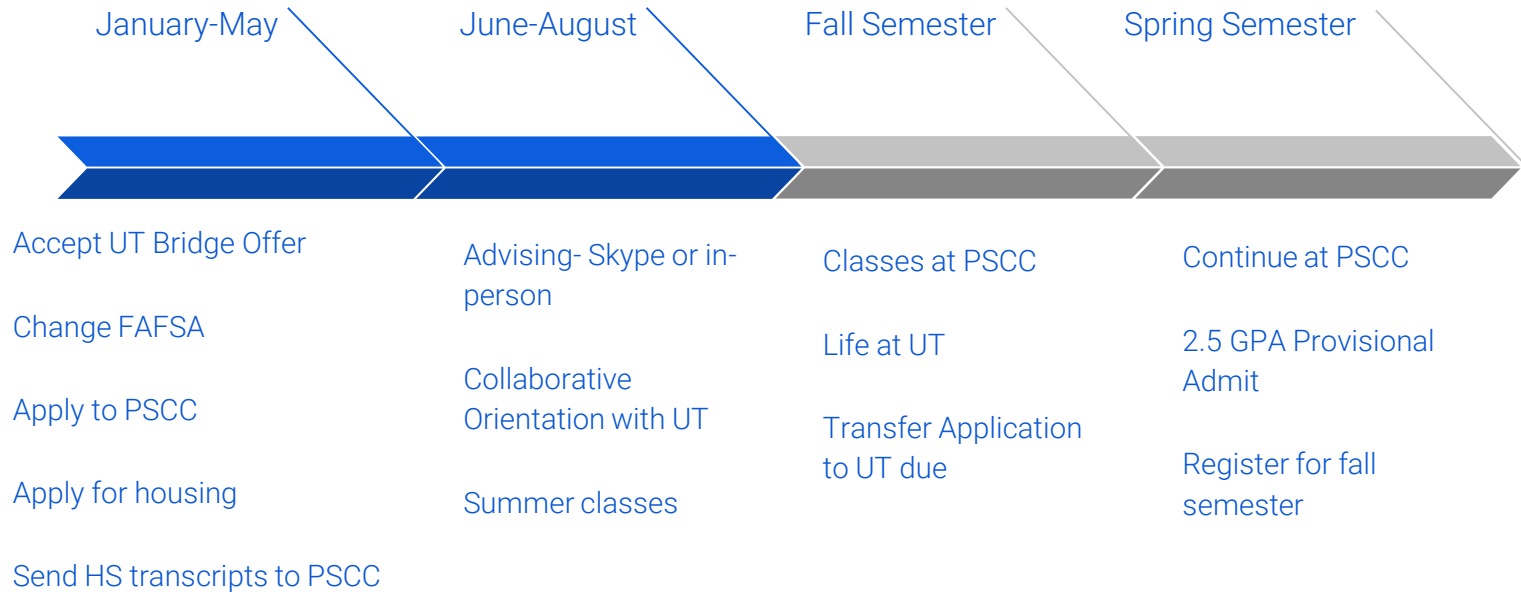

Programs and Seminars

- Vols Help Vols
- Career Counseling
- Diversity Educators
- College Success Classes
- Community Building- at both institutions

PSCC to UT Timeline

Students who earned at least 2.5 their fall semester

- Advising seminar in February
- Advised in their UT major colleges in the spring
- Students in Transition are seen in our office
- Students register after all UT students
- Advising Holds Cleared
- Admissions Hold
- Bridge students DO NOT attend UT orientation